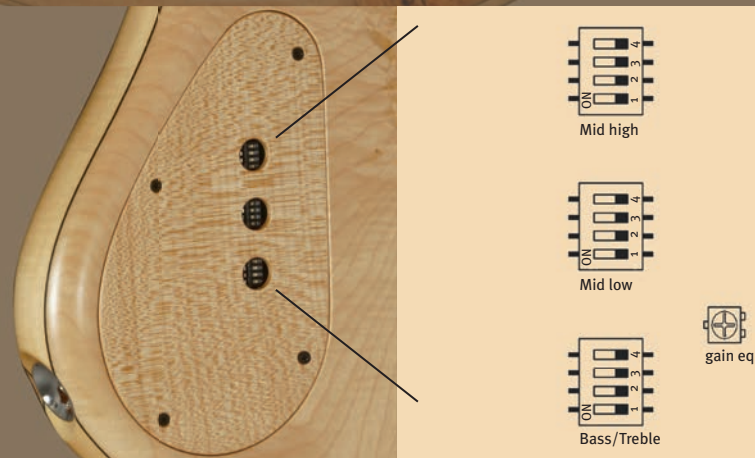

Design variations possible. January 2017.